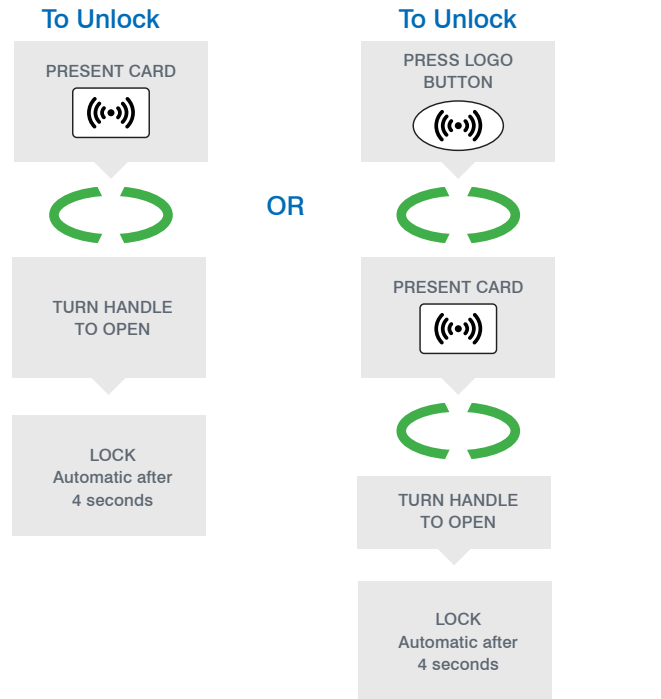

NIMBUS 3963/3964 RFID Digital Combination Lock

Private Mode

Private Mode

Error

Errors will time-out after 4 seconds. Unfinished instructions will time-out after 4 seconds. Always wait for LED lights to finish before pressing next key.