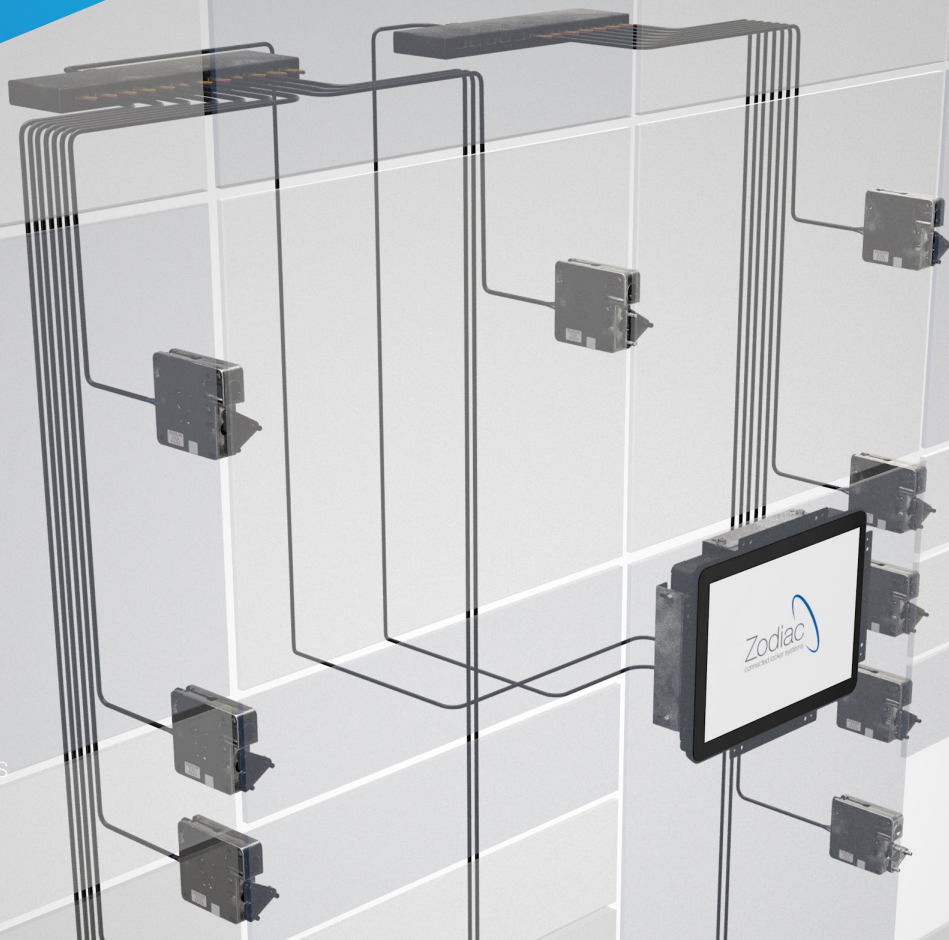

# Locker management made easy

The Zodiac smart locking system is more than just state-of-the-art locking hardware. With it comes new ways to re-think the day to day and add value in unexpected ways.

Zodiac is a **complete smart locking system** including touchscreen controller, high-quality door latches and fast, intuitive software; **designed for best-in-class performance** and ready to be installed on your lockers.

# How it works

Zodiac makes package delivery and collection seamless and effortless.

Designed from the ground up for reliability and ease of installation, the Zodiac system is elegantly simple. There are no daunting electrical enclosures or complicated on-site wiring. Instead each system comprises just three elements:

A touchscreen terminal with fast, user-friendly software.

Robust electronic latches with best in class strength and performance. Water resistant latches also available.

Distribution boards to connect the latches to the terminal.

# Why it's so smart

Just some of the reasons why Zodiac could be the right solution for your lockers: