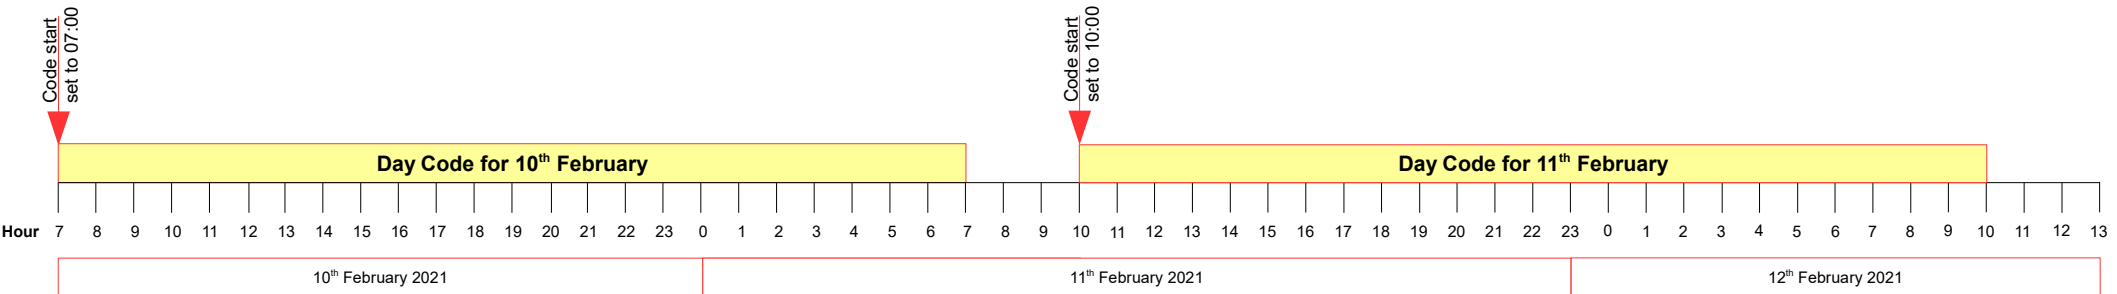

Example of Lock Active Mode (function 45)

Example of Lock Active Mode with auto-unlock at start (function 28)

Examples of Day Code Mode (function 99)