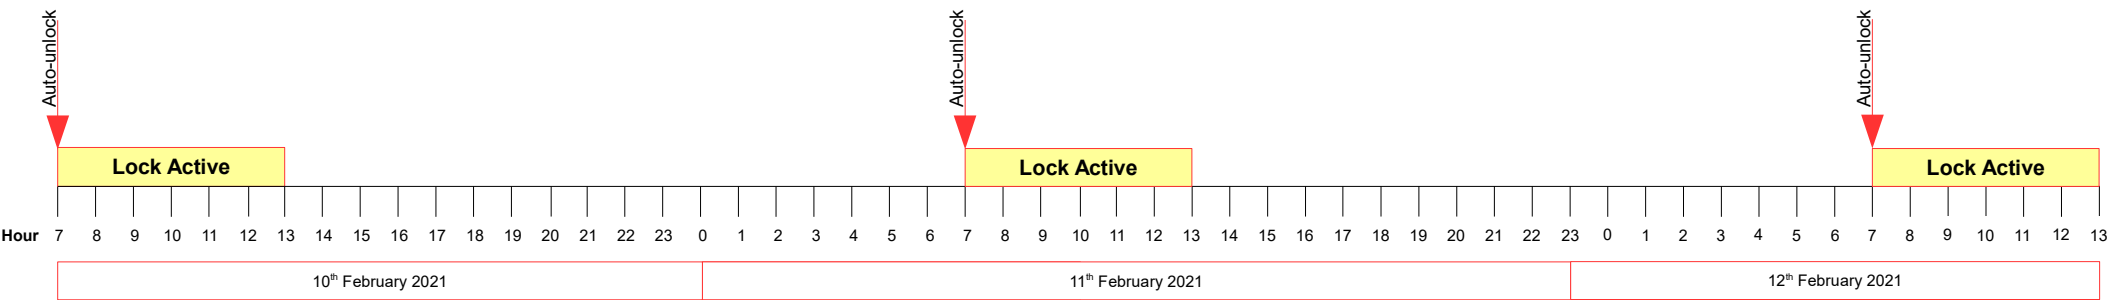

Example of Lock Active Mode (function 45)

Example of Lock Active Mode with auto-unlock at start (function 28)

Examples of Day Code Mode (function 99)